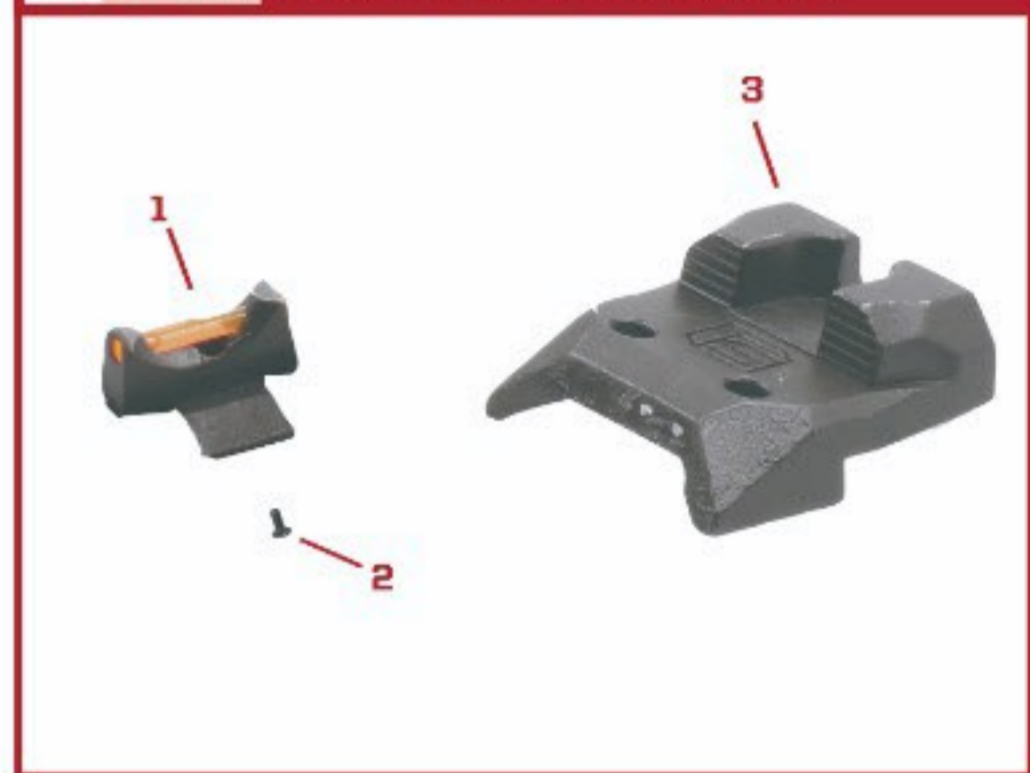

SA-RDD230 (FULL AUTO MODEL)

RD SERIES

AW CUSTOM™
RELIABLE. DURABLE. CUSTOM.

Q RDHR COMPLETE HOPUP & RECOIL ROD ASSM.

Q RDGA COMPLETE GRIP ASSEMBLY

Q RDSO SLIDE, OUTER BARREL, AND NOZZLE ASSEMBLY

Q RDFR FRONT & REAR SIGHTS