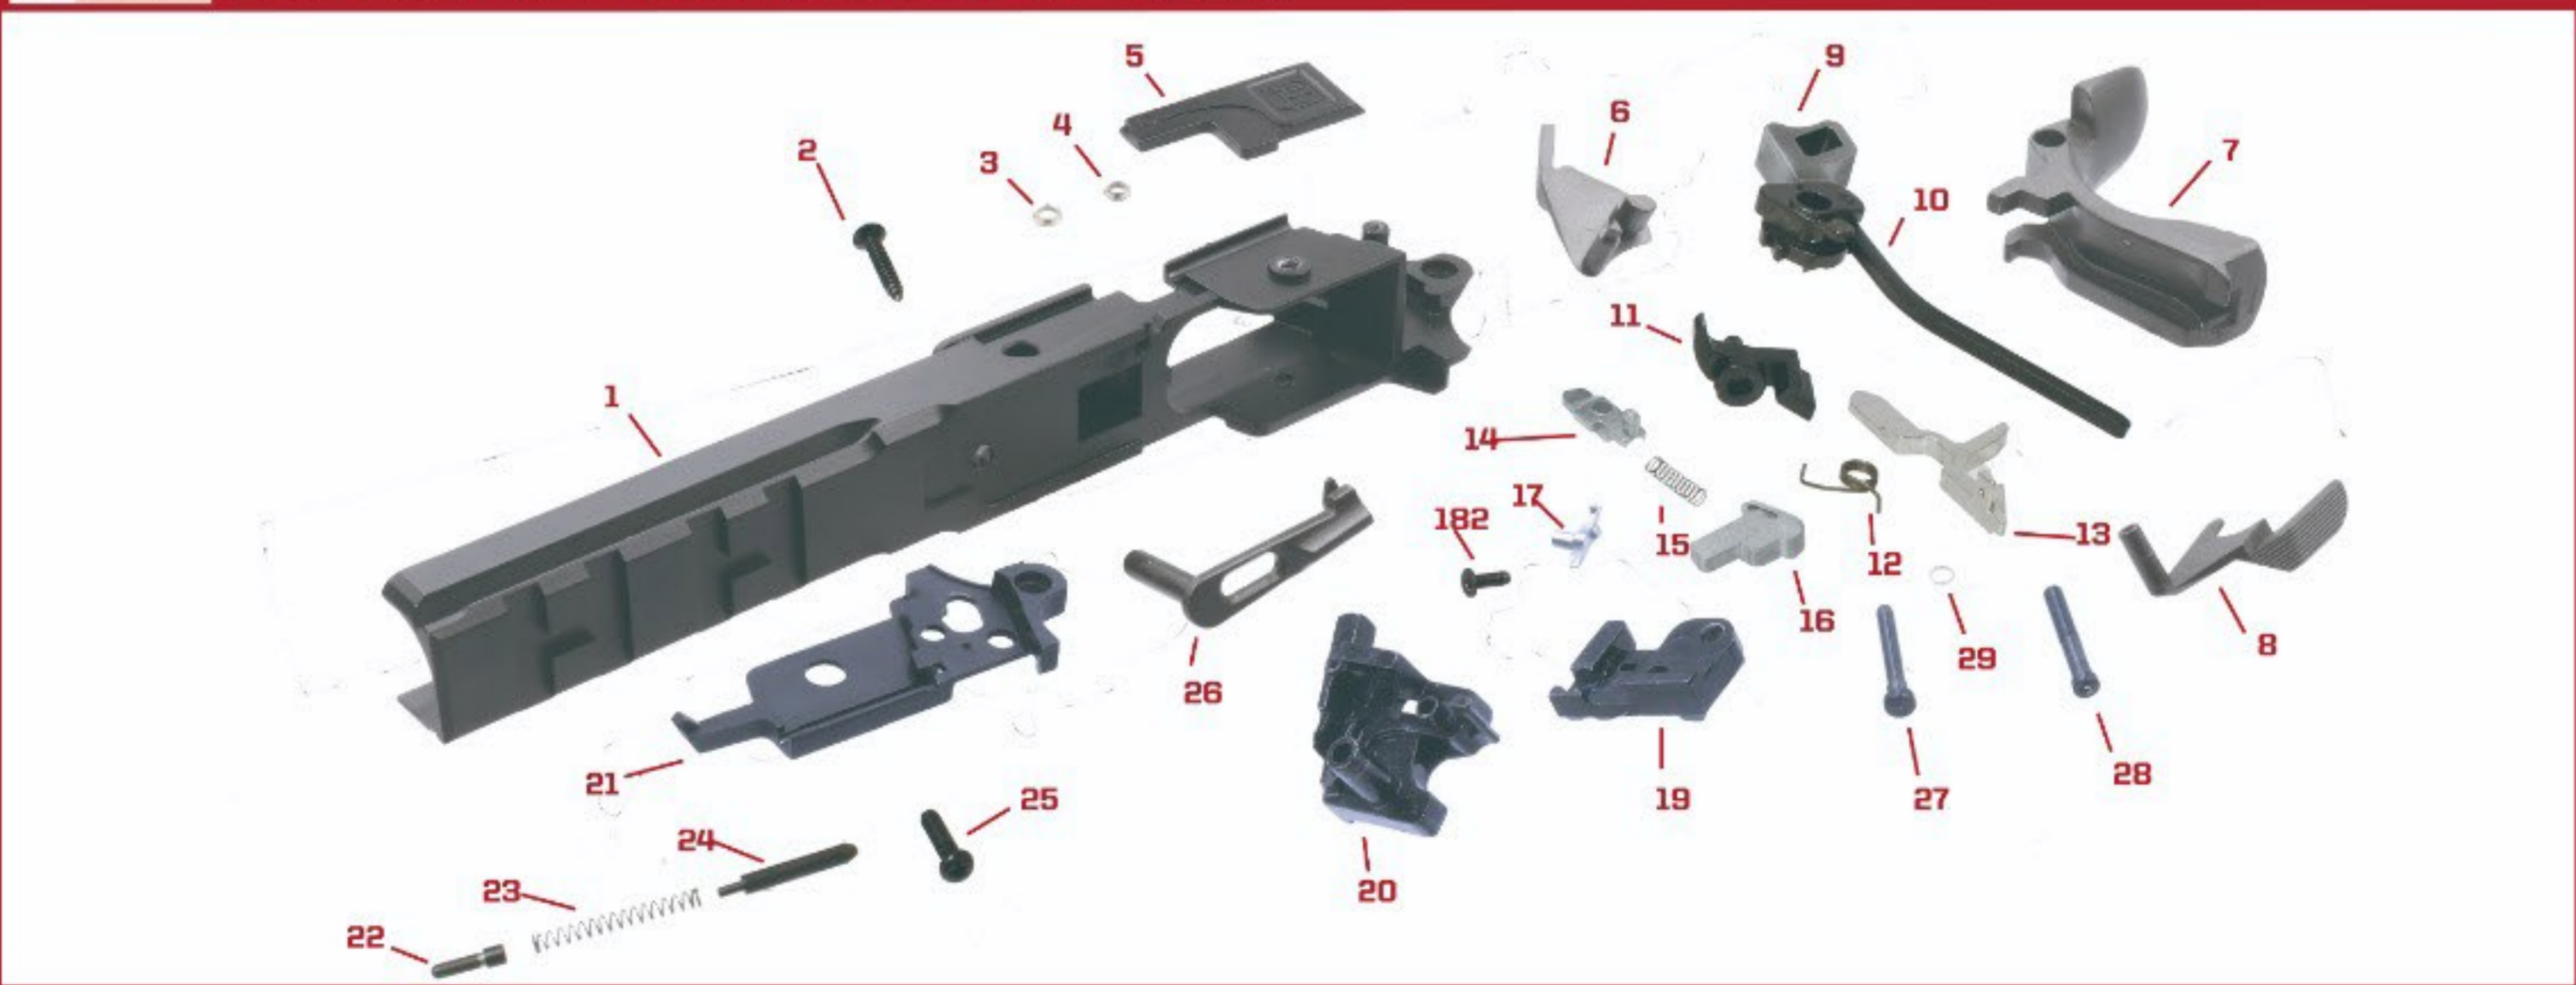

Q RDFH COMPLETE LOWER FRAME & HAMMER ASSEMBLY

FOR MORE INFORMATION CHECK OUT OUR WEBSITE » WWW.ARMORERWORKS.COM

PARTS INFORMATION

To find parts information on our website just add the parts group code into the search bar on our website

FIND UPGRADE PARTS

Get the ultimate performance out of your AW Pistol by choosing some your pistol with AW Custom parts

REPORT AN ISSUE

If you want to report an issue with a particular part please visit our website and post to the forum

BUY REPLACEMENT PARTS

Email us with the country you're in and the parts you want and we'll connect you with a suitable distributor